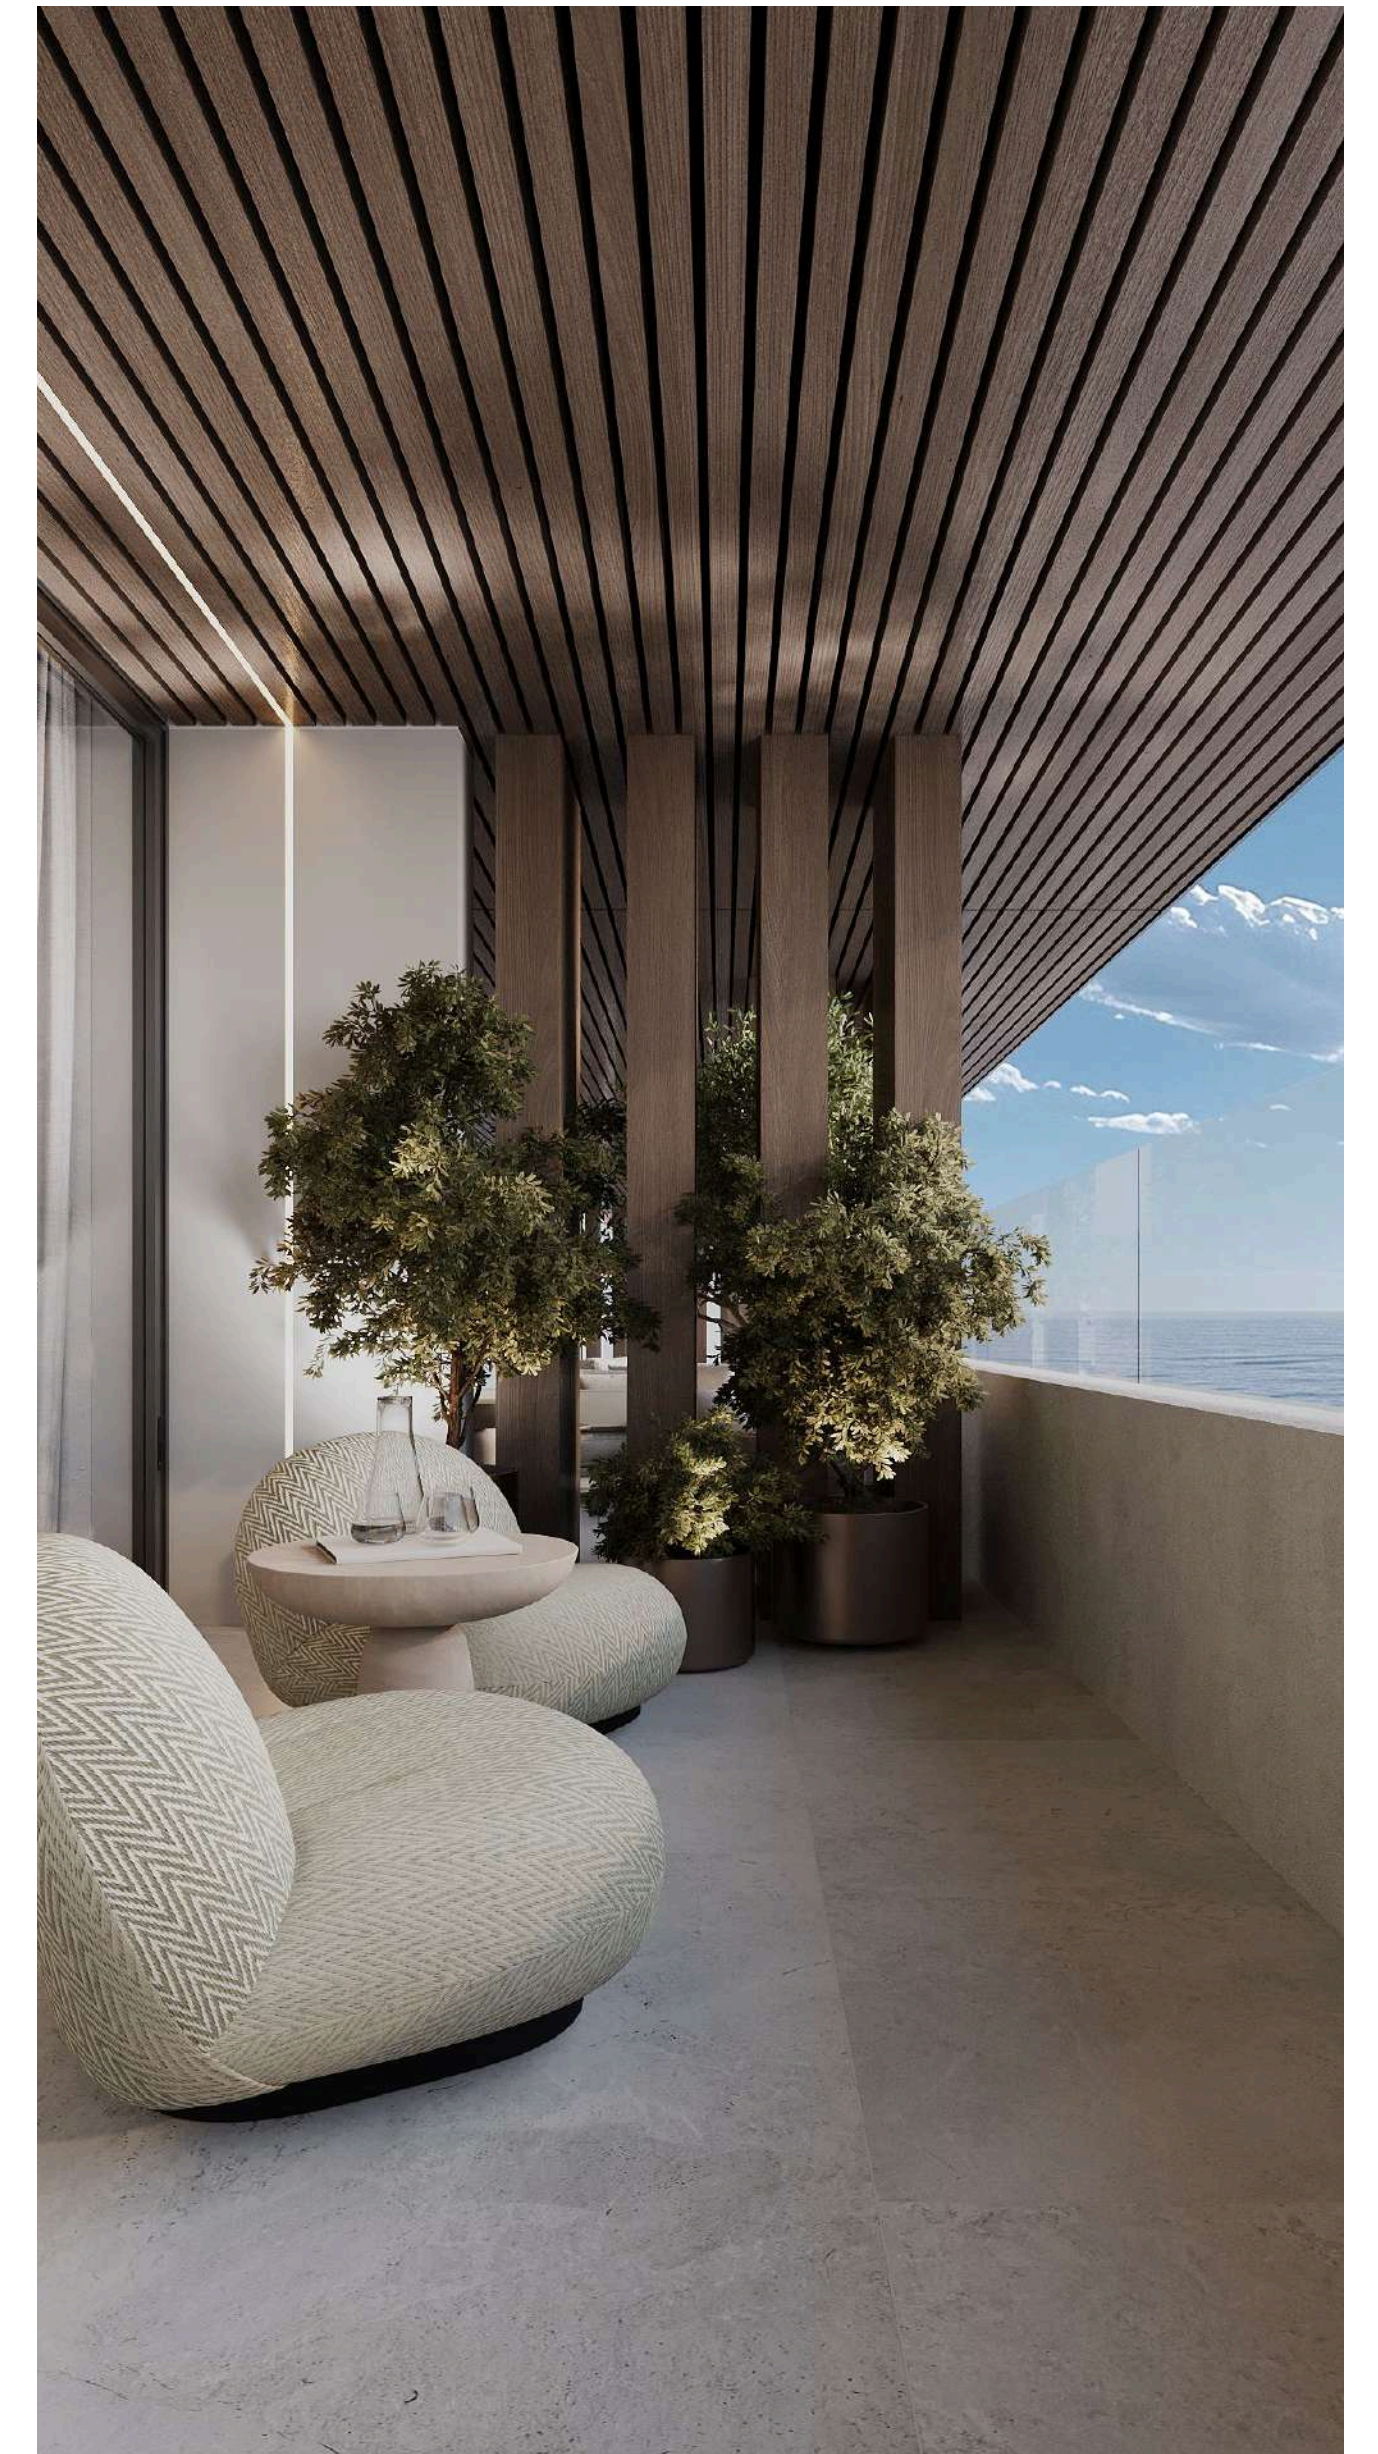

Block B

Nº	Floor	Bedrooms	Bathrooms	Internal areas m2	Common areas m2	Covered verandas m2	Total covered areas m3
101	1	2	2	85.5	54.5	21	106.6
102	1	2	2	83.5	54.5	18	101.5
103	1	2	2	85	54.5	18	103
104	1	2	1	100	54.5	21.5	121.5
105	1	2	2	92	54.5	17	109
106	1	1	1	47.5	54.5	10.5	58
107	1	2	2	95	54.5	17	112
201	2	2	2	85.5	40.5	21	106.5
202	2	2	2	83.5	40.5	18	101.5
203	2	2	2	85	40.5	18	103
204	2	2	2	100	40.5	21.5	121.5
205	2	2	2	92	40.5	17	109
206	2	1	1	47.5	40.5	10.5	58
207	2	2	2	95	40.5	17	112

Notice

- VAT is not included in the prices mentioned above.
- Prices, availability and details listed are subject to change without prior notice.
- The price includes a parking space.

Optional

- Furniture Package: for one-bedroom €22.900, for two-bedroom €29.700.